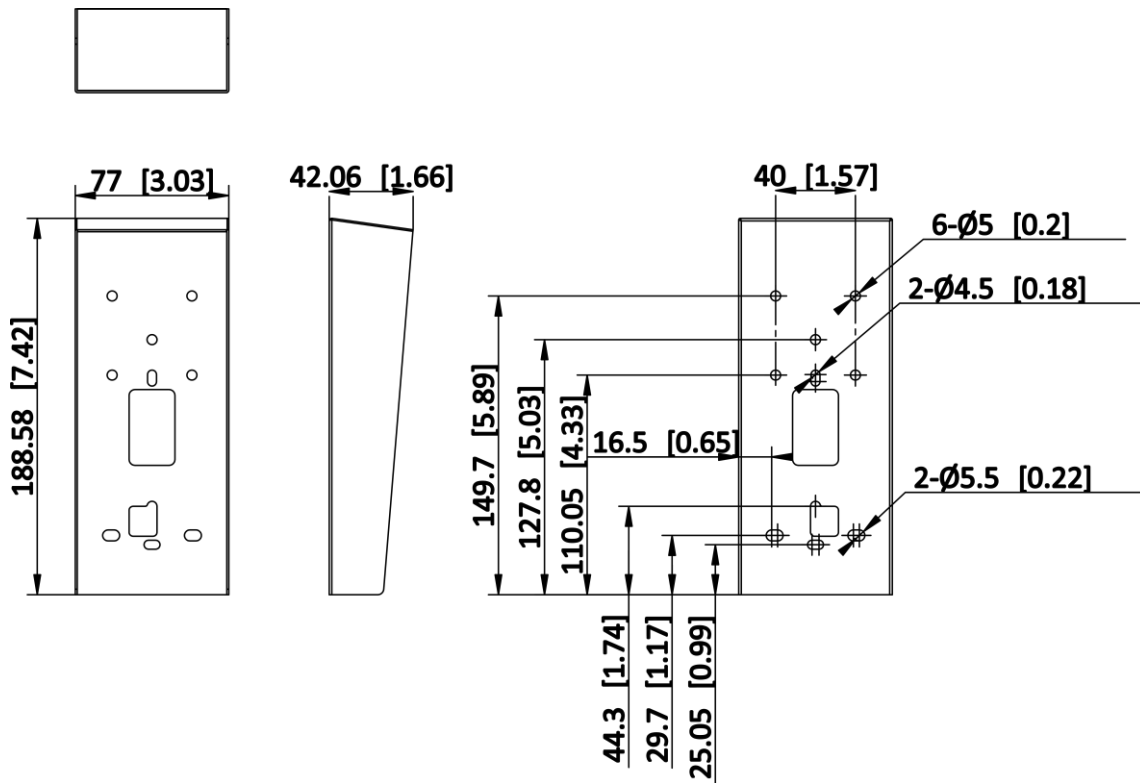

DS-KAB805-S1
Protective Shield

- Protective shield for DS-K1T805 series

▪ Specification

General	
Dimensions	W × H: 188.6 mm × 77 mm (74.3" × 30.3") D (Max.): 42.1 mm (16.6")
Weight	224.7 g (0.5 lbs)

▪ Available Model

DS-KAB805-S1

▪ Dimension

Headquarters

No.555 Qianmo Road, Binjiang District,
Hangzhou 310051, China
T +86-571-8807-5998
www.hikvision.com

Follow us on social media to get the latest product and solution information.